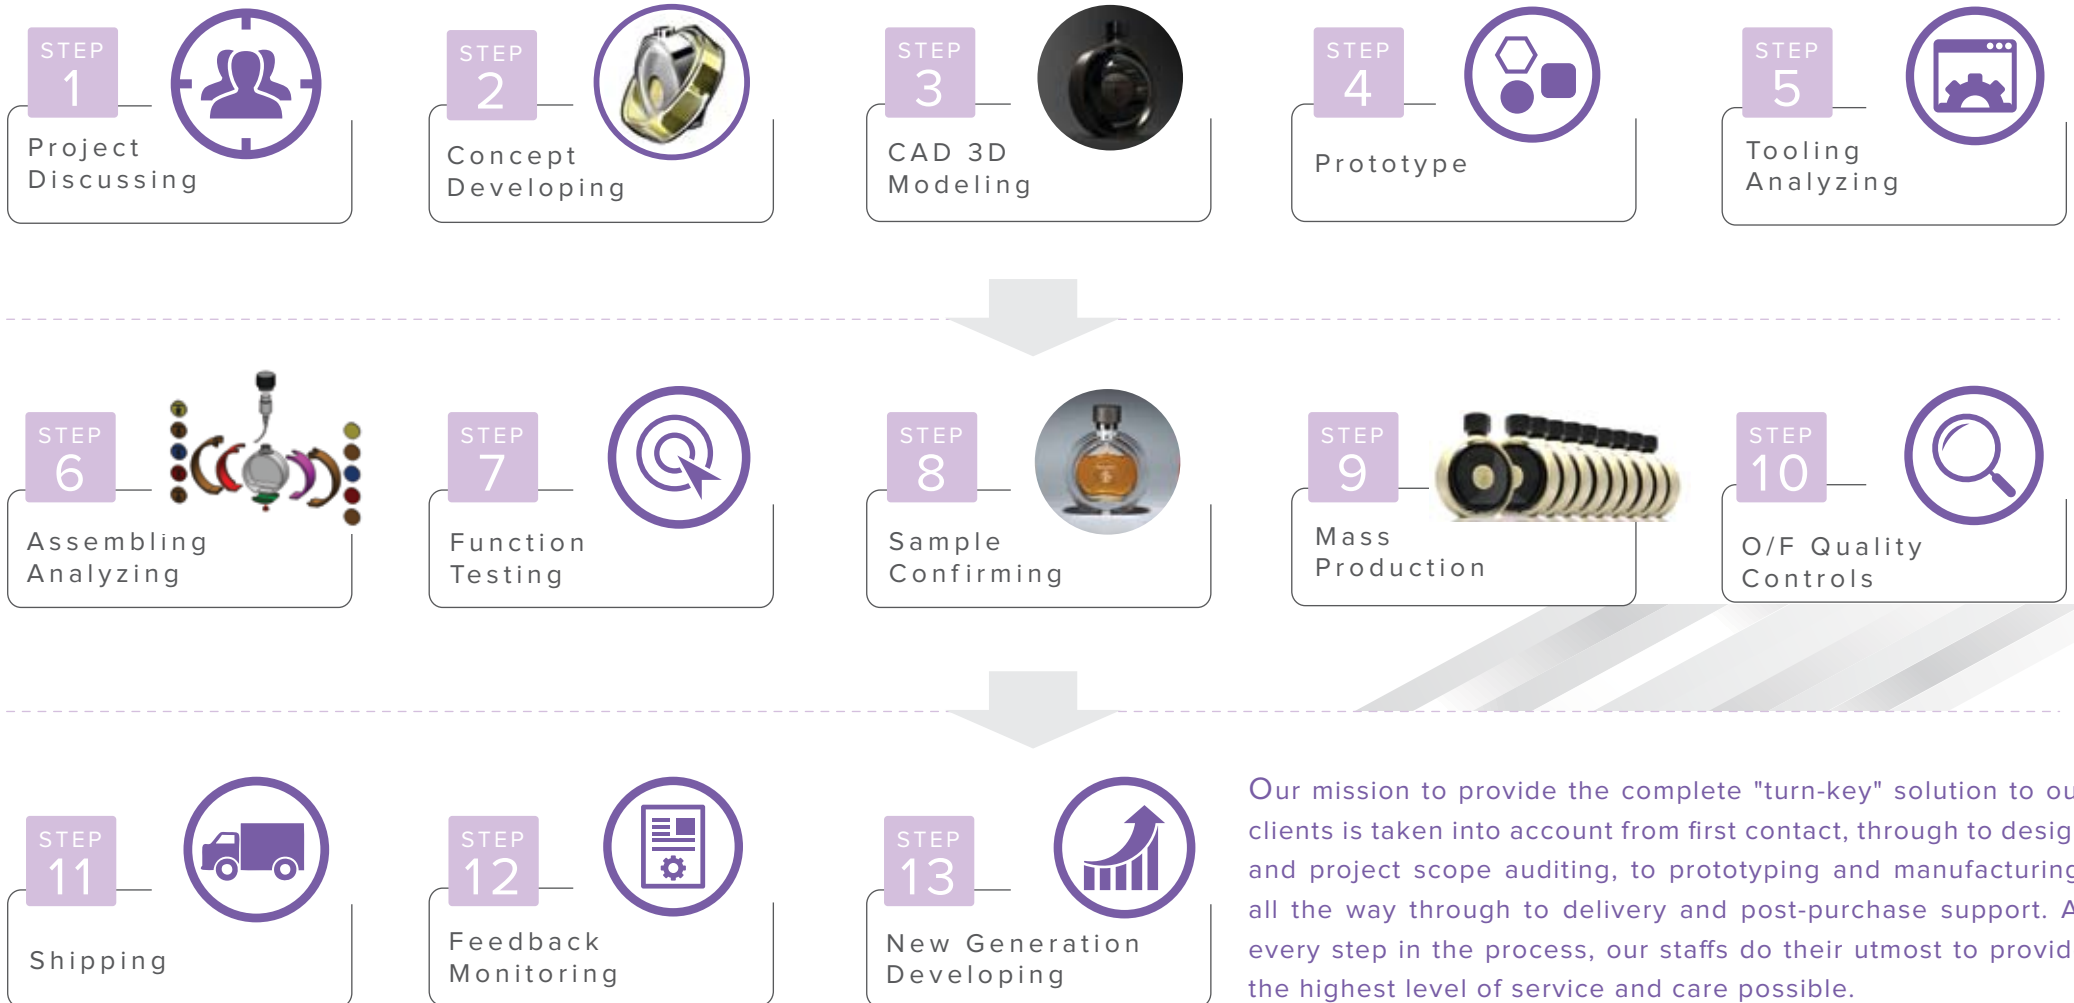

Our mission to provide the complete "turn-key" solution to our clients is taken into account from first contact, through to design and project scope auditing, to prototyping and manufacturing, all the way through to delivery and post-purchase support. At every step in the process, our staffs do their utmost to provide the highest level of service and care possible.